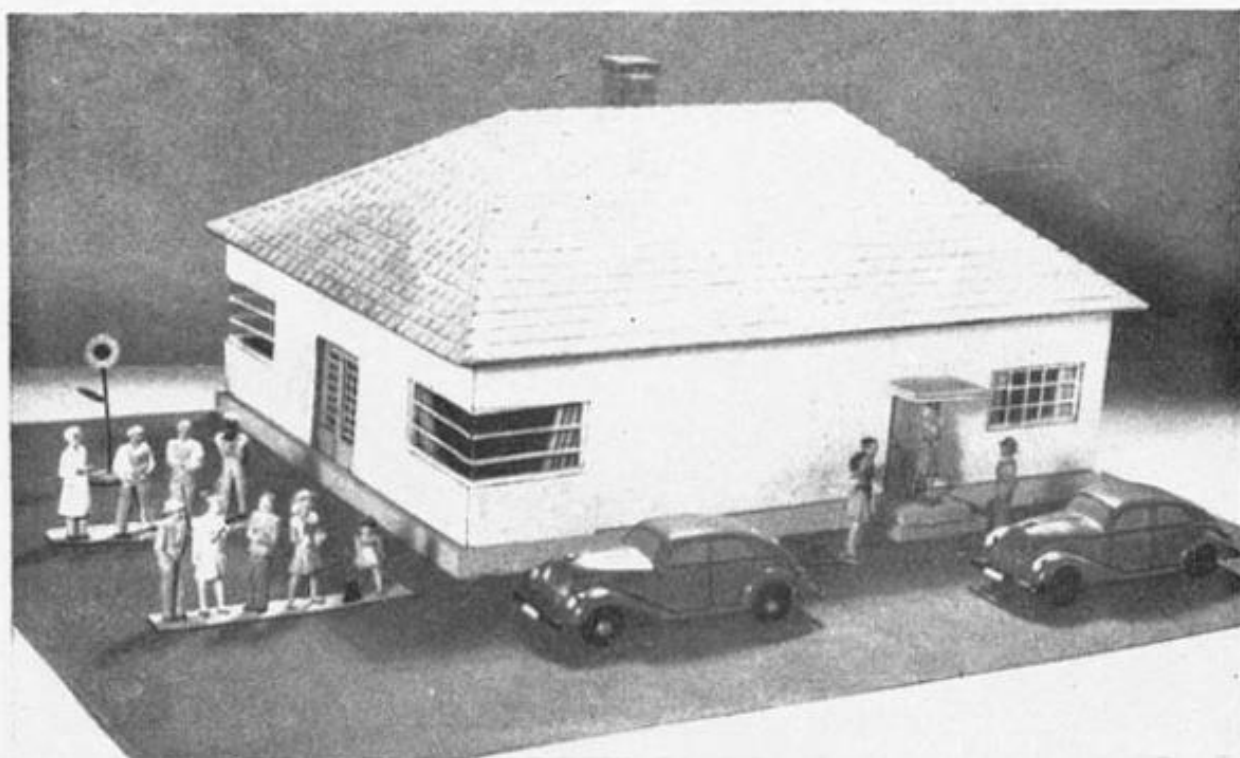

Viking-Ship-Models, Harbour sets and accessories are in the scale of 1 : 1250. Exact replicas of all seagoing vessels and the details of harbour life made these models an extraordinary successful hobby for many years. Each model is an accurate scale representation in both shape and colouring of the type or individual ship it is intended to portray.

W
M

Boys from 7 to 70 from all seagoing nations want these models in series to have the romance of the sea and shipping at home. Our success lies in the fact that not the single model but the whole serie and the accessories are wanted by the customers.

Viking Traffic models are miniatures in the scale of 1:100. Vehicles of all kind, traffic signs, street plans a. s. o. give the possibility not only of a boys toy but for education in traffic- and security-customs on the table in schools, police stations and at home. Cyklist, horse-drawn vehicles, children, policeman a. s. o. are just in the making.

W
M

Like in the Viking-ship-serie the success is guaranteed not only by the exact and careful making of every model, but the selling of the whole serie step by step to the customer.

Viking-Life-Models are a brand-new serie in the scale of 1 : 50. Cars, houses, people, boats, furniture are shown in these copies of human life in the american standard. More than a toy. Daddy, granny, junior and sister will enjoy themselves with these models as well as architects. Real life in miniature, that is the head line of this serie, the astonishing impression of which cannot be described.