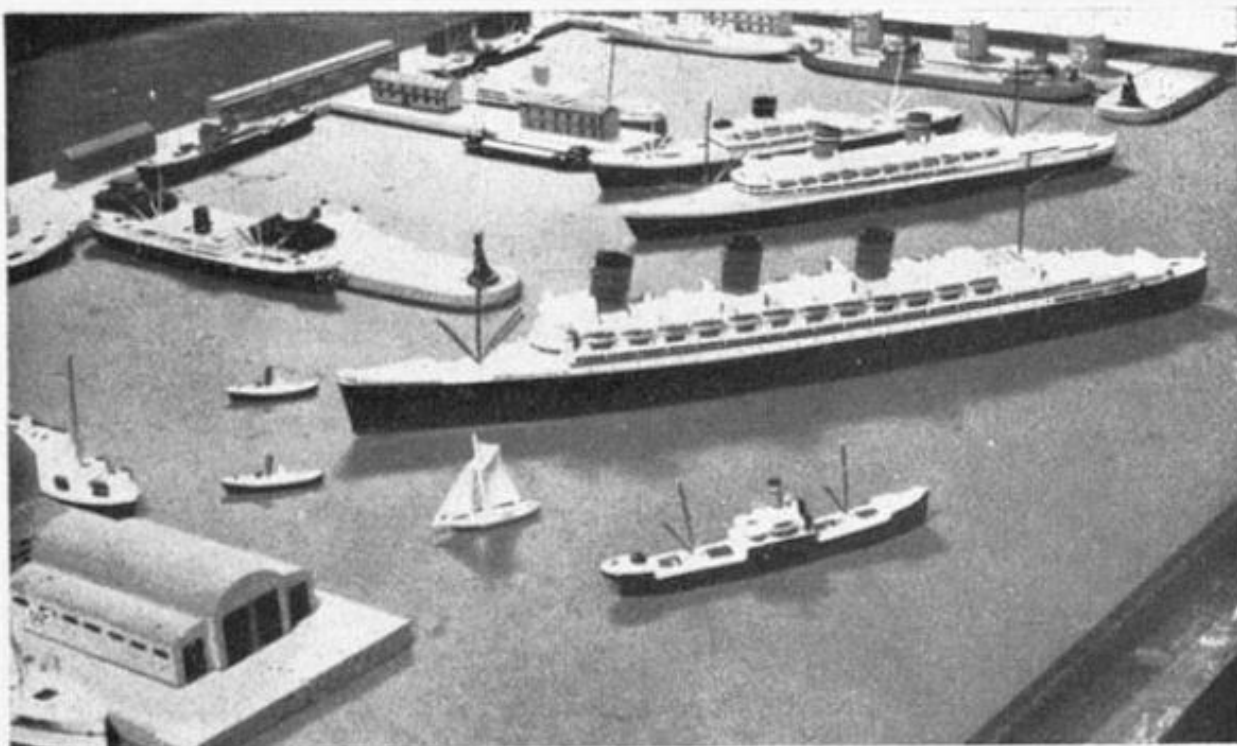

Viking-Ship-Models, Harbour sets and accessories are in the scale of 1 : 1250. Exact replicas of all seagoing vessels and the details of harbour life made these models an extraordinary successful hobby for many years. Each model is an accurate scale representation in both shape and colouring of the type or individual ship it is intended to portray.

W
M

Boys from 7 to 70 from all seagoing nations want these models in series to have the romance of the sea and shipping at home. Our success lies in the fact that not the single model but the whole serie and the accessories are wanted by the customers.

Viking Traffic models are miniatures in the scale of 1:100. Vehicles of all kind, traffic signs, street plans a. s. o. give the possibility not only of a boys toy but for education in traffic- and security-customs on the table in schools, police stations and at home. Cyklist, horse-drawn vehicles, children, policeman a. s. o. are just in the making.

W
M

Like in the Viking-ship-serie the success is guaranteed not only by the exact and careful making of every model, but the selling of the whole serie step by step to the customer.

Viking-Life-Models are a brand-new serie in the scale of 1 : 50. Cars, houses, people, boats, furniture are shown in these copies of human life in the american standard. More than a toy. Daddy, granny, junior and sister will enjoy themselves with these models as well as architects. Real life in miniature, that is the head line of this serie, the astonishing impression of which cannot be described.