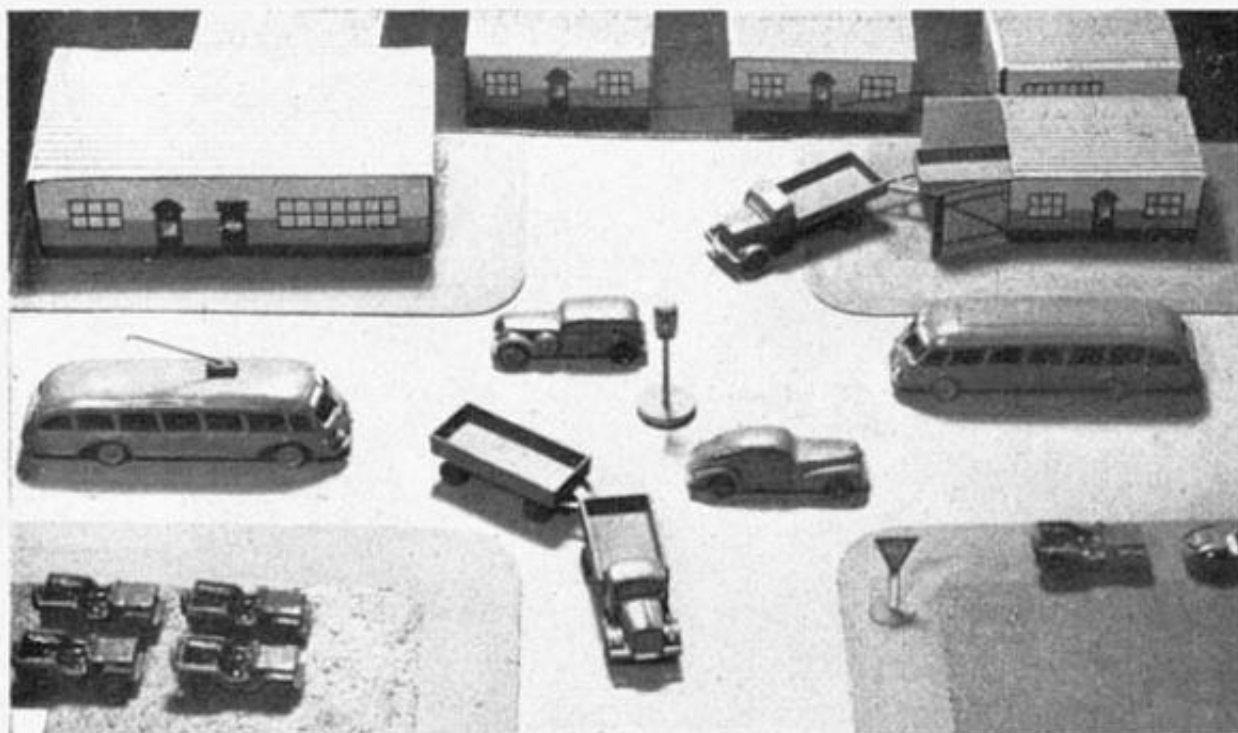

Viking-Ship-Models, Harbour sets and accessories are in the scale of 1 : 1250. Exact replicas of all seagoing vessels and the details of harbour life made these models an extraordinary successful hobby for many years. Each model is an accurate scale representation in both shape and colouring of the type or individual ship it is intended to portray.

W
M

Boys from 7 to 70 from all seagoing nations want these models in series to have the romance of the sea and shipping at home. Our success lies in the fact that not the single model but the whole serie and the accessories are wanted by the customers.

Viking Traffic models are miniatures in the scale of 1:100. Vehicles of all kind, traffic signs, street plans a. s. o. give the possibility not only of a boys toy but for education in traffic- and security-customs on the table in schools, police stations and at home. Cyklist, horse-drawn vehicles, children, policeman a. s. o. are just in the making.

W
M

Like in the Viking-ship-serie the success is guaranteed not only by the exact and careful making of every model, but the selling of the whole serie step by step to the customer.

Viking-Life-Models are a brand-new serie in the scale of 1 : 50. Cars, houses, people, boats, furniture are shown in these copies of human life in the american standard. More than a toy. Daddy, granny, junior and sister will enjoy themselves with these models as well as architects. Real life in miniature, that is the head line of this serie, the astonishing impression of which cannot be described.