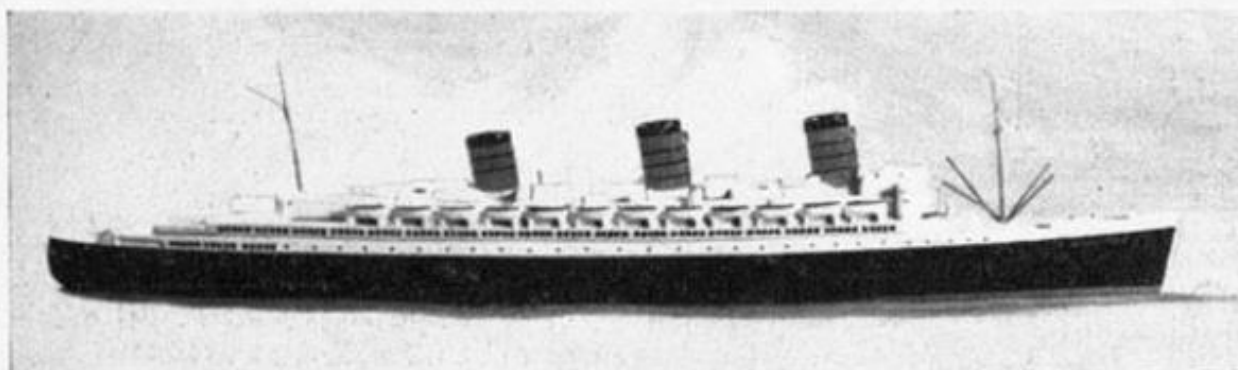

Wiking - Modellbau · Peltzer & Peltzer · Berlin - Lichterfelde

Unter den Eichen 101 (Phone 76-4212) and BUER, Kreis Melle, Hannover Region

W
M

are makers of highly efficient done models and toys of all kind in different scales. Some of the leading lines are shortly described inside. Have a look and ask for samples and specified offers.

Viking-Ship-Models, Harbour sets and accessories are in the scale of 1 : 1250. Exact replicas of all seagoing vessels and the details of harbour life made these models an extraordinary successful hobby for many years. Each model is an accurate scale representation in both shape and colouring of the type or individual ship it is intended to portray.

W
M

Boys from 7 to 70 from all seagoing nations want these models in series to have the romance of the sea and shipping at home. Our success lies in the fact that not the single model but the whole serie and the accessories are wanted by the customers.

Viking Traffic models are miniatures in the scale of 1:100. Vehicles of all kind, traffic signs, street plans a. s. o. give the possibility not only of a boys toy but for education in traffic- and security-customs on the table in schools, police stations and at home. Cyklist, horse-drawn vehicles, children, policeman a. s. o. are just in the making.