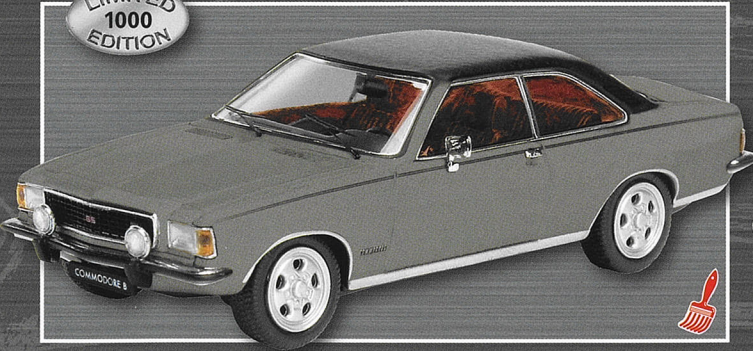

Opel Commodore B Coupé,
montanagrau/montana grey/gris montana 02774

LIMITED
1000
EDITION